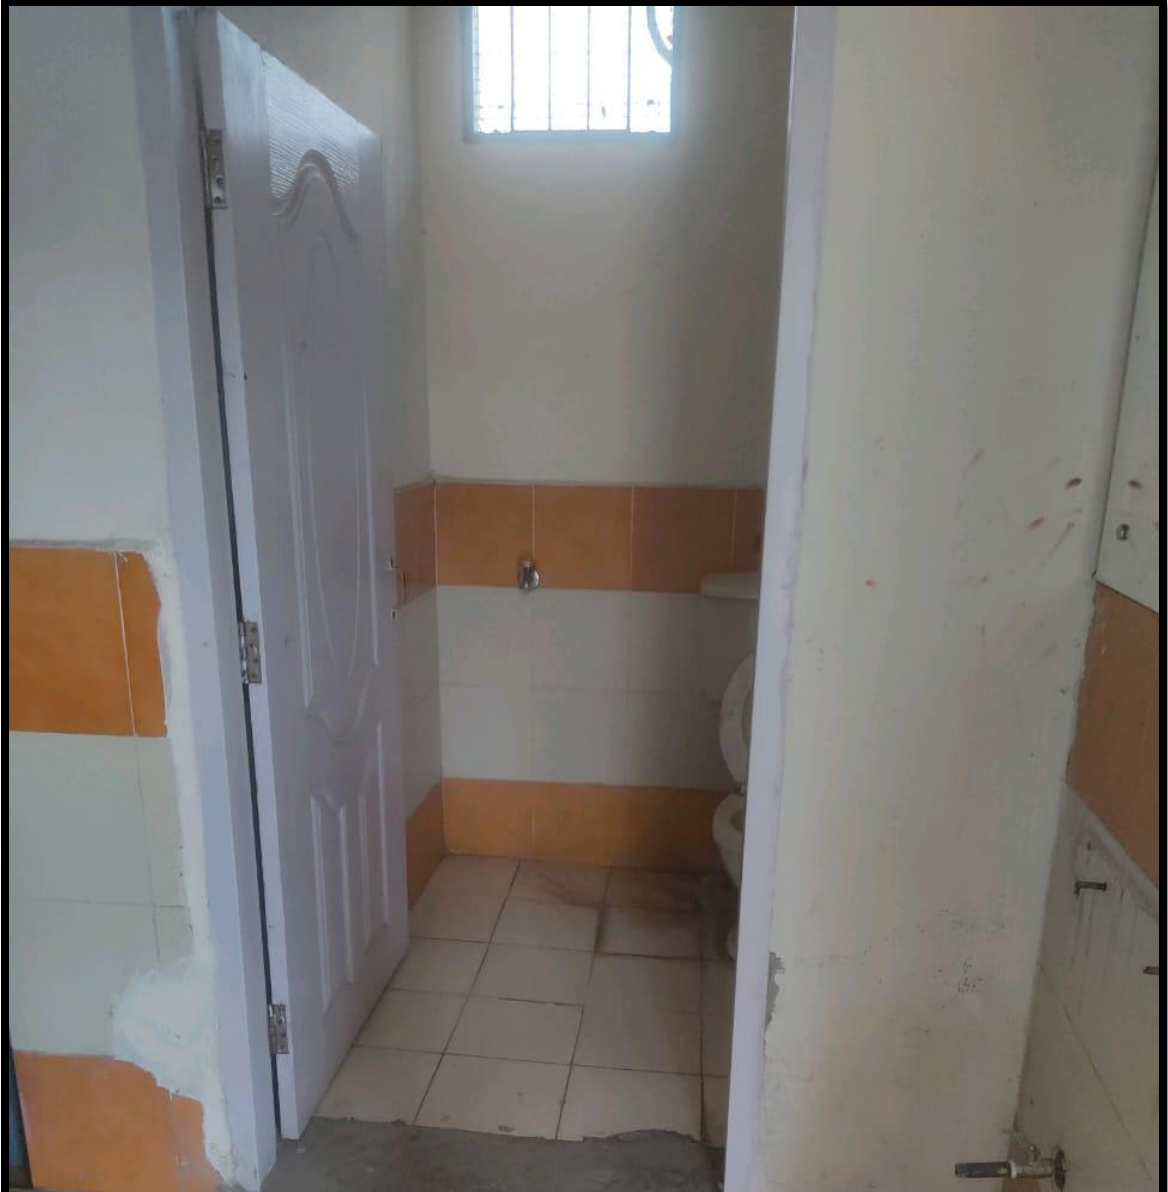

55-I, Pritm Nagar, Model Town, Ludhiana, Punjab 141002, India

Ludhiana
Punjab
India

44°C

111°F

2024-05-23(Thu) 01:29(pm)

DIFFERENTLY ABLED FRIENDLY RESTROOM